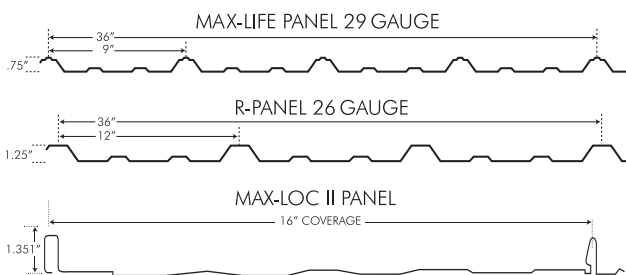

- * Quality products
- * Accurate order handling
- * Fast, reliable delivery
- * Competitive pricing

Call for availability for other offerings

- * Available in 26 Ga. Standard Stock MAX LOC II Colors
- ♦ Available in 26 Ga. Standard Stock PBR Colors
- Colors available in Max Life Extreme Only